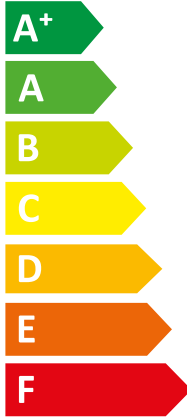

**ENERG**  
енергия · ενεργεια

VWL 55/8.2 AS 230V S2 + VWL

| Vaillant

|| 57/8.2 IS + VIH RW 250

**A++**

**A+**

Two icons showing sound power levels. The top icon shows a speaker inside a house with the value 42 dB. The bottom icon shows a speaker outside a house with the value 48 dB.

A legend for power consumption in kW, shown as a vertical list of three colored squares: dark blue for 4 kW, medium blue for 4 kW, and light blue for 5 kW.