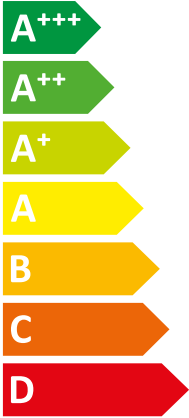

**ENERG**  
енергия · ενεργεια

VWL 55/8.2 AS 230V S2 + VWL

| Vaillant

|| 57/8.2 IS + VIH RW 250

**A++**

**A+**

Two icons showing sound power levels. The top icon shows a speaker inside a house with the value 42 dB. The bottom icon shows a speaker outside a house with the value 48 dB.

A legend for power consumption in kW, shown as a vertical list of three colored squares: dark blue for 4 kW, medium blue for 4 kW, and light blue for 5 kW.